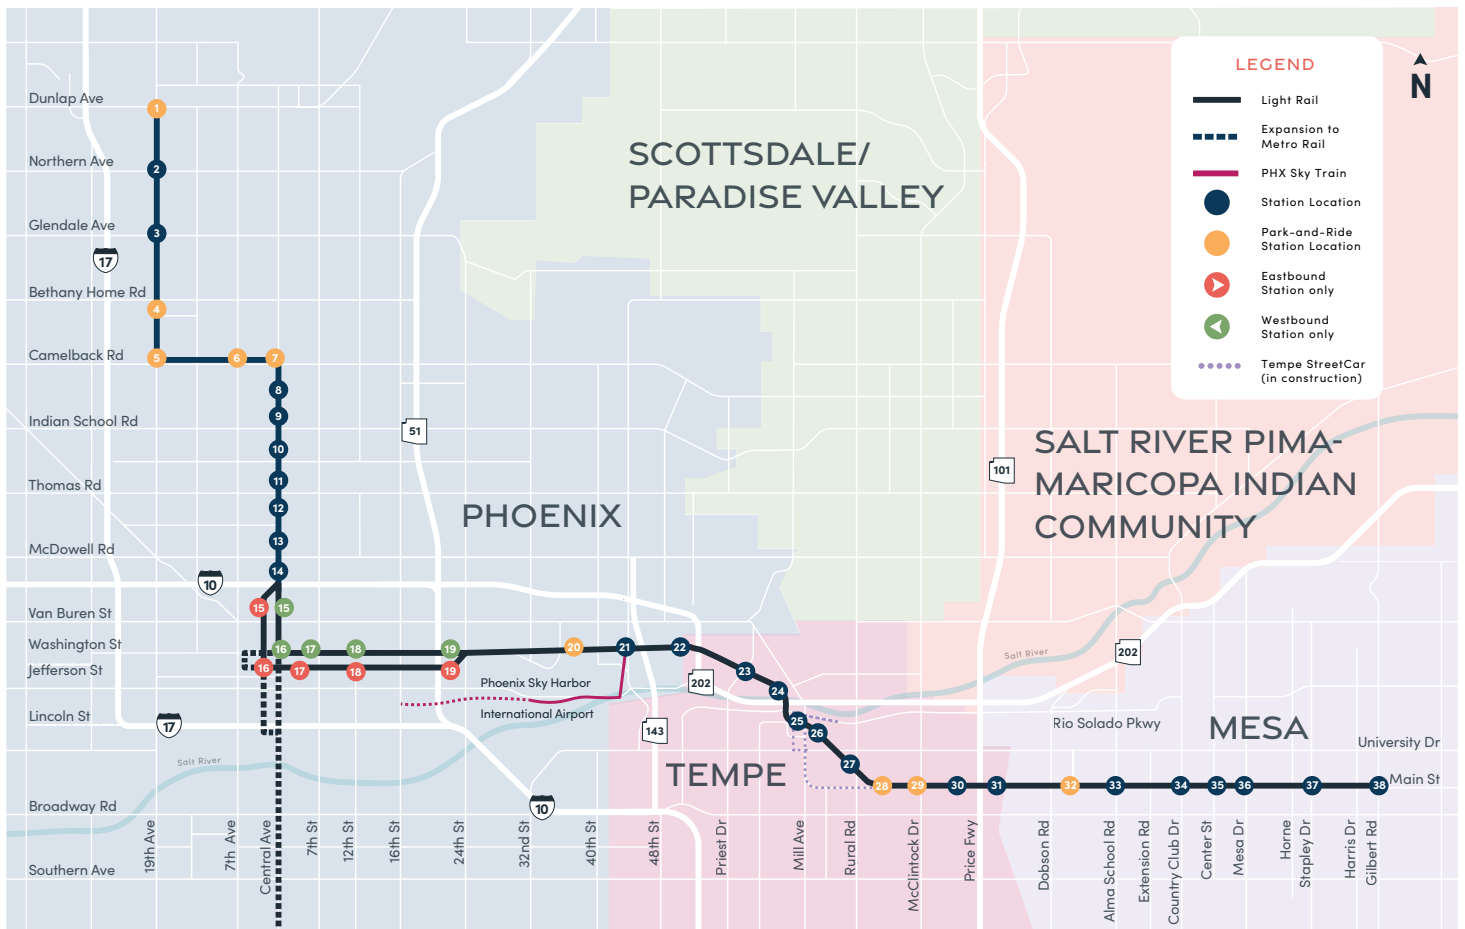

VALLEY METRO RAIL STATIONS

- | | | | |
|------------------------------|----------------------------|-------------------------------|--------------------------|
| 1. 19th Ave/Dunlap | 13. McDowell/Central Ave | 20. 38th St/Washington | 32. Sycamore/Main St |
| 2. Northern/19th Ave | 14. Roosevelt/Central Ave | 21. 44th St/Washington | 33. Alma School/Main St |
| 3. Glendale/19th Ave | 15. Van Buren/Central Ave | 22. 50th St/Washington | 34. Country Club/Main St |
| 4. 19th Ave/Montebello | 16. Van Buren/1st Ave | 23. Priest Dr/Washington | 35. Center/Main St |
| 5. 19th Ave/Camelback | 17. Washington/Central Ave | 24. Center Pkwy/Washington | 36. Mesa Dr/Main St |
| 6. 7th Ave/Camelback | 18. Jefferson/1st Ave | 25. Mill Ave/3rd St | 37. Stapley/Main St |
| 7. Central Ave/Camelback | 19. 3rd St/Washington | 26. Veterans Way/College Ave | 38. Gilbert Rd/Main St |
| 8. Campbell/Central Ave | 17. 3rd St/Jefferson | 27. University Dr/Rural | |
| 9. Indian School/Central Ave | 18. 12th St/Washington | 28. Dorsey/Apache Blvd | |
| 10. Osborn/Central Ave | 18. 12th St/Jefferson | 29. McClintock/Apache Blvd | |
| 11. Thomas/Central Ave | 19. 24th St/Washington | 30. Smith-Martin/Apache Blvd | |
| 12. Encanto/Central Ave | 19. 24th St/Jefferson | 31. Price-101 Fwy/Apache Blvd | |